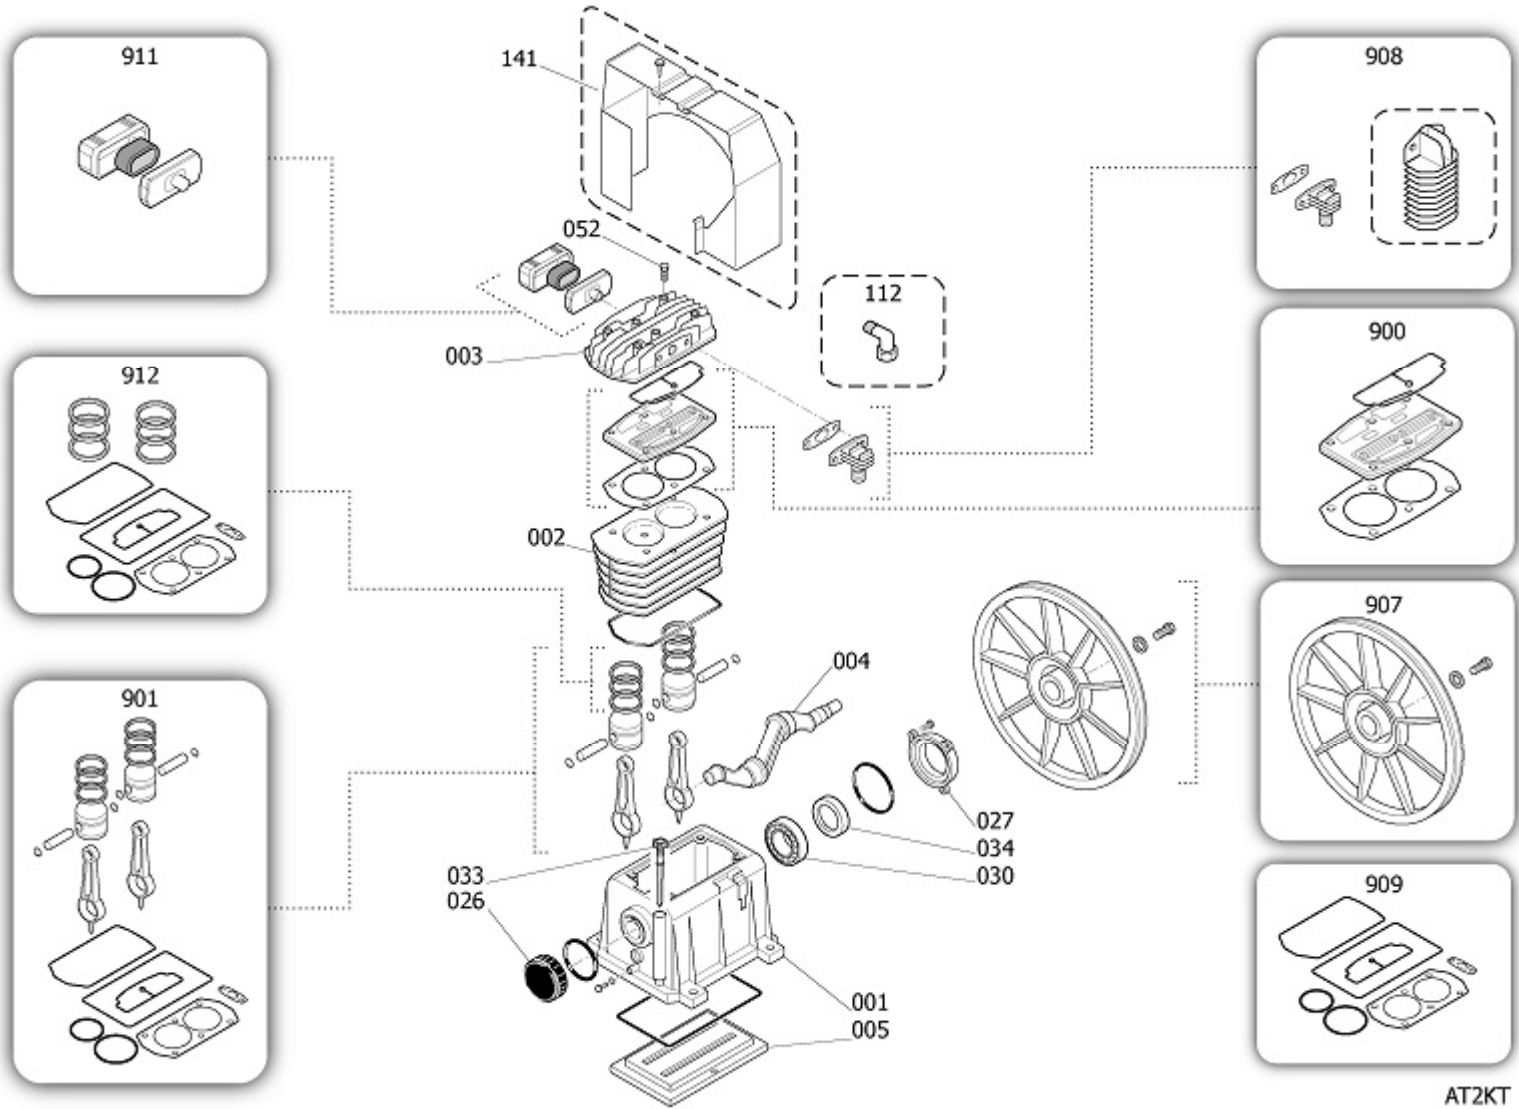

Pos	Component	MU	Multiplier
36	4105234	WASHER FLYWHEEL	PZ 1,0
104	9420547	GRIP	PZ 1,0
105	9048007	CHECK VALVE	PZ 1,0
106	4100811	LINE COCK	PZ 1,0
106	9047020	LINE COCK	PZ 1,0
107	9047079	CONDENSATE DRAIN COCK	PZ 1,0
108	9051143	PRESSURE REDUCER	PZ 1,0
109	9052202	PRESSURE GAUGE	PZ 1,0
109	9052203	PRESSURE GAUGE	PZ 1,0
110	9049304	RELIEF VALVE	PZ 1,0
125	9076034	PULLEY	PZ 1,0
126	9075022	POLY V BELT	PZ 1,0
131	9063018	COMPLETE PRESSURE SWITCH	PZ 1,0
132	9065847	POWER CABLE	PZ 1,0
135	84405CA	MOTOR	PZ 1,0
142	834150A	BELT GUARD	PZ 1,0
145	9043842	DELIVERY PIPE	PZ 1,0
200	41P0017SGL	BARE PUMP	PZ 1,0
300	9421143	WHEELS/FEET MOUNTING KIT	PZ 1,0

Pos	Component	MU	Multiplier
1	4105267 CASING	PZ	1,0
2	4105275SGL CYLINDER	PZ	1,0
3	4105259 HEAD	PZ	1,0
4	4105269 SHAFT	PZ	1,0
5	4105257 CASING COVER	PZ	1,0
26	4105254 FRONT COVER	PZ	1,0
27	4105253 CASING REAR SUPPORT	PZ	1,0
30	9170116 6205.C0.P6.V2.Z2.ROHS	PZ	1,0
33	4105289 OIL PLUG	PZ	1,0
34	9163010 SEAL	PZ	1,0
52	4101047 EXHAUST VALVE	PZ	1,0
141	4105261 CANALISATION	PZ	1,0
900	9434A00 MPK VALVE PLATE MK102-102N	PZ	1,0
901	9434B01 MPK PISTON-CONROD MK102	PZ	1,0
907	9434Y13 FLYWHEEL KIT	PZ	1,0
908	9434E01 MPK AFTERCOOLER MK102	PZ	1,0
909	9434F00 MPK GASKET MK102-102N	PZ	1,0
911	4105291 AIR FILTER KIT	PZ	1,0
912	9434C01 MPK PISTON RINGS MK102	PZ	1,0